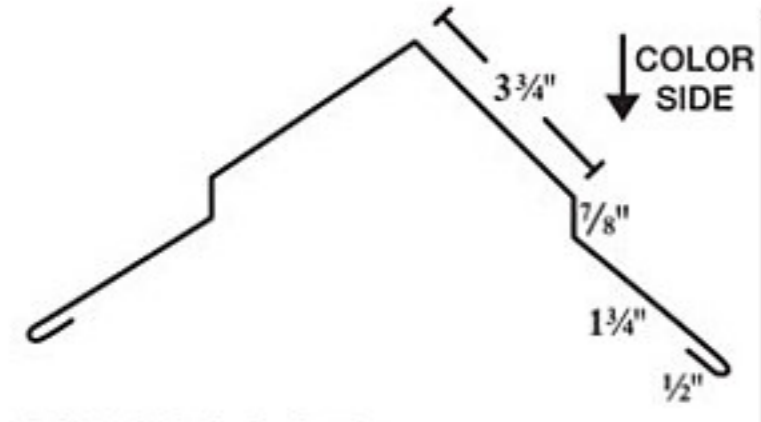

# ONTARIO TRIM SELECTIONS

Standard trim length 10' unless otherwise noted. All hems are closed unless otherwise noted. Trim 28ga unless otherwise noted. Specify pitch when ordering. Trim subject to change.