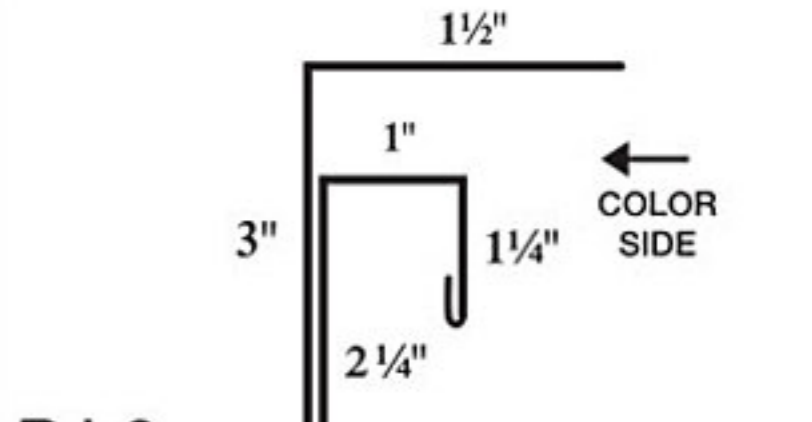

RJ-9

www.treasurevalleysteel.com

Toll Free: 1(866)717-8335

6619 S. SUPPLY WAY
BOISE, ID 83716
(208) 336-7505

1460 N. VERDE DR
ONTARIO, OR 97914
(541) 889-4214