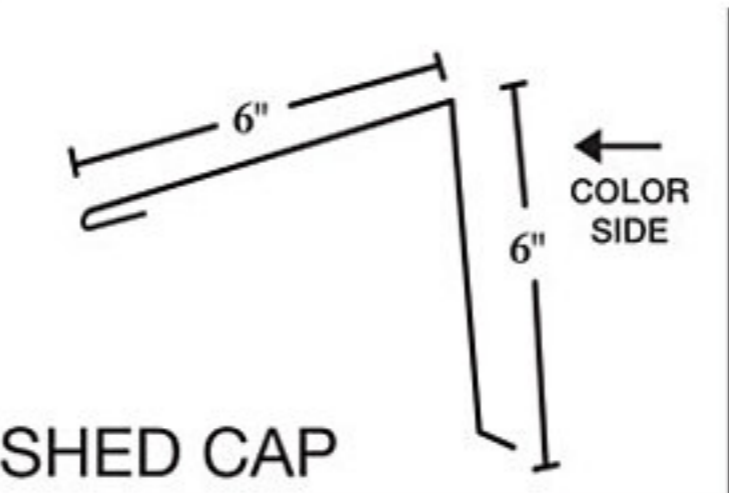

TREASURE
VALLEY
STEEL, INC.

ONTARIO TRIM SELECTIONS

Standard trim length 10' unless otherwise noted. All hems are closed unless otherwise noted. Trim 28ga unless otherwise noted. Specify pitch when ordering. Trim subject to change.

www.treasurevalleysteel.com

Toll Free: 1(866)717-8335

6619 S. SUPPLY WAY
BOISE, ID 83716
(208) 336-7505

1460 N. VERDE DR
ONTARIO, OR 97914
(541) 889-4214