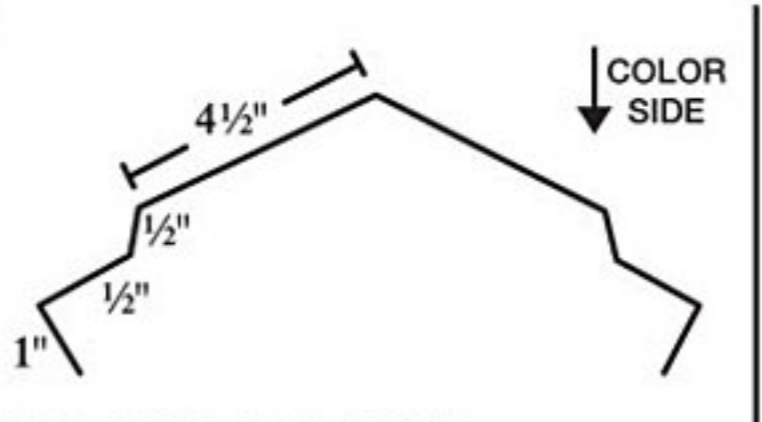

SS RIDGE CAP