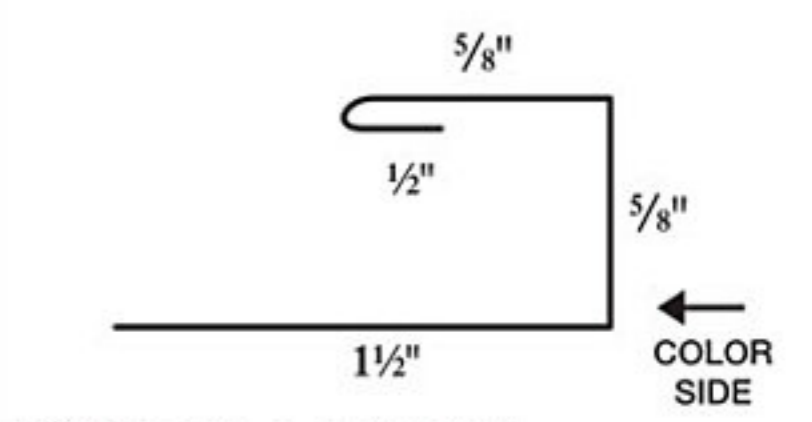

SOFFIT J-METAL