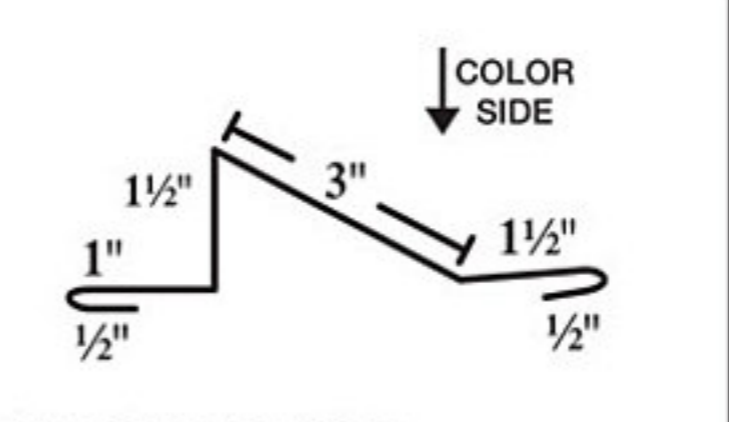

TREASURE
VALLEY
STEEL, INC.

ONTARIO TRIM SELECTIONS

Standard trim length 10' unless otherwise noted. All hems are closed unless otherwise noted. Trim 28ga unless otherwise noted. Specify pitch when ordering. Trim subject to change.

SNOW STOP

www.treasurevalleysteel.com

Toll Free: 1(866)717-8335

6619 S. SUPPLY WAY
BOISE, ID 83716
(208) 336-7505

1460 N. VERDE DR
ONTARIO, OR 97914
(541) 889-4214