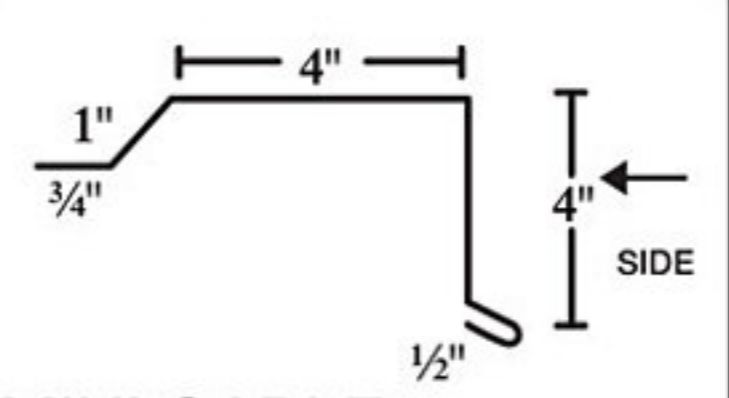

TREASURE
VALLEY
STEEL, INC.

ONTARIO TRIM SELECTIONS

Standard trim length 10' unless otherwise noted. All hems are closed unless otherwise noted. Trim 28ga unless otherwise noted. Specify pitch when ordering. Trim subject to change.

MINI GABLE

www.treasurevalleysteel.com

Toll Free: 1(866)717-8335

6619 S. SUPPLY WAY
BOISE, ID 83716
(208) 336-7505

1460 N. VERDE DR
ONTARIO, OR 97914
(541) 889-4214