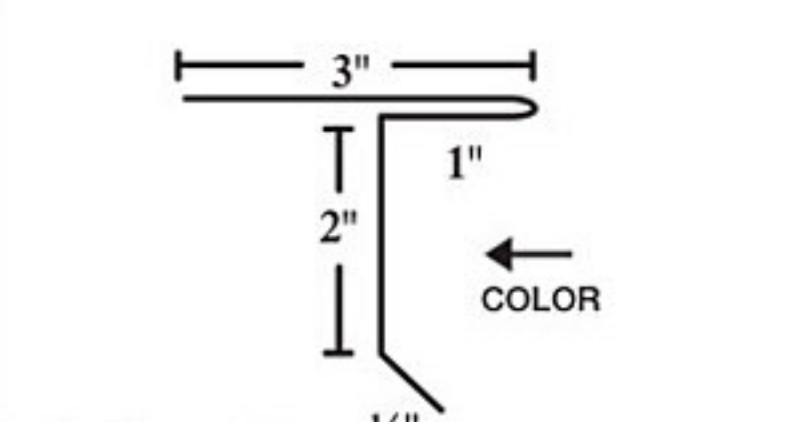

# ONTARIO TRIM SELECTIONS

Standard trim length 10' unless otherwise noted. All hems are closed unless otherwise noted. Trim 28ga unless otherwise noted. Specify pitch when ordering. Trim subject to change.

RIDGE CAP

SS RIDGE CAP

SHED CAP

HIP CAP

SIDEWALL

SS SIDEWALL

EAVE

D-METAL

FLYING GABLE

SS GABLE

MINI GABLE

GABLE

ENDWALL

SS ENDWALL

TRANSITION

W-VALLEY