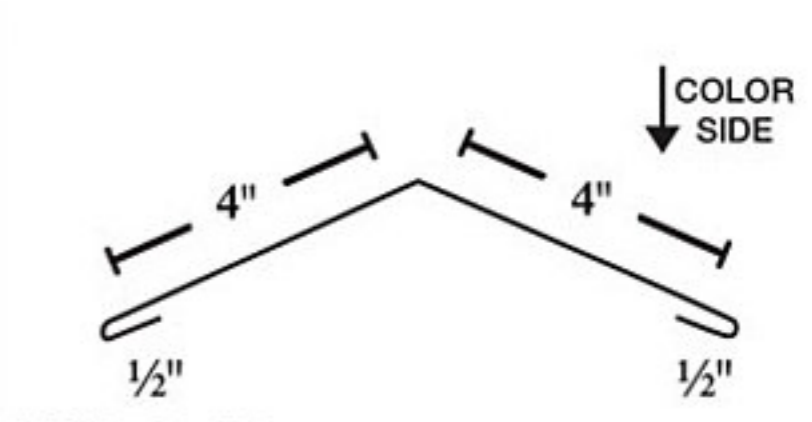

TREASURE
VALLEY
STEEL, INC.

ONTARIO TRIM SELECTIONS

Standard trim length 10' unless otherwise noted. All hems are closed unless otherwise noted. Trim 28ga unless otherwise noted. Specify pitch when ordering. Trim subject to change.

HIP CAP

www.treasurevalleysteel.com

Toll Free: 1(866)717-8335

6619 S. SUPPLY WAY
BOISE, ID 83716
(208) 336-7505

1460 N. VERDE DR
ONTARIO, OR 97914
(541) 889-4214