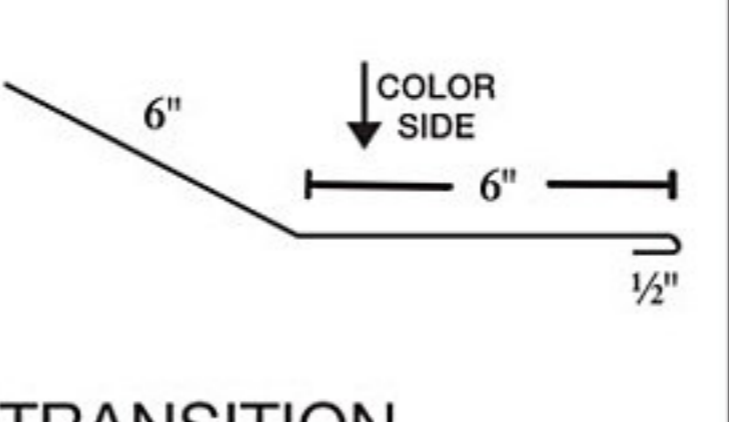

# ONTARIO TRIM SELECTIONS

Standard trim length 10' unless otherwise noted. All hems are closed unless otherwise noted. Trim 28ga unless otherwise noted. Specify pitch when ordering. Trim subject to change.

FLYING GABLE

SS GABLE

MINI GABLE

GABLE

ENDWALL

SS ENDWALL

TRANSITION

W-VALLEY