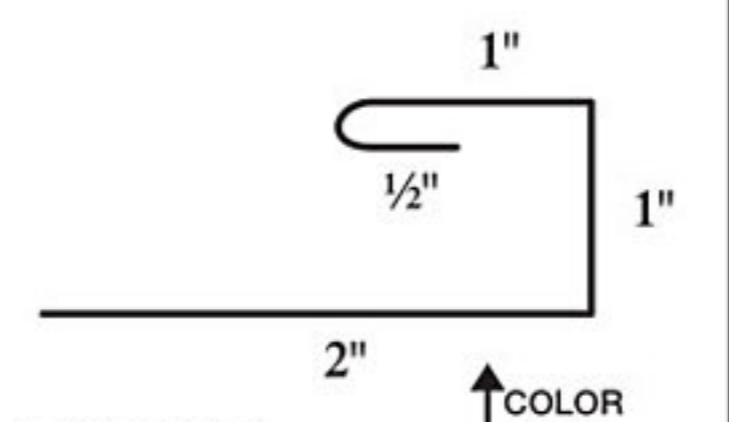

TREASURE
VALLEY
STEEL, INC.

ONTARIO TRIM SELECTIONS

Standard trim length 10' unless otherwise noted. All hems are closed unless otherwise noted. Trim 28ga unless otherwise noted. Specify pitch when ordering. Trim subject to change.

J-METAL

www.treasurevalleysteel.com

Toll Free: 1(866)717-8335

6619 S. SUPPLY WAY
BOISE, ID 83716
(208) 336-7505

1460 N. VERDE DR
ONTARIO, OR 97914
(541) 889-4214