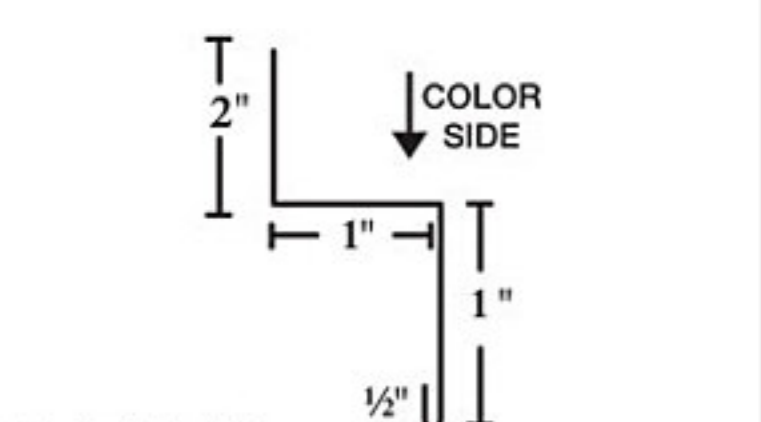

TREASURE
VALLEY
STEEL, INC.

ONTARIO TRIM SELECTIONS

Standard trim length 10' unless otherwise noted. All hems are closed unless otherwise noted. Trim 28ga unless otherwise noted. Specify pitch when ordering. Trim subject to change.

Z-METAL

www.treasurevalleysteel.com

Toll Free: 1(866)717-8335

6619 S. SUPPLY WAY
BOISE, ID 83716
(208) 336-7505

1460 N. VERDE DR
ONTARIO, OR 97914
(541) 889-4214