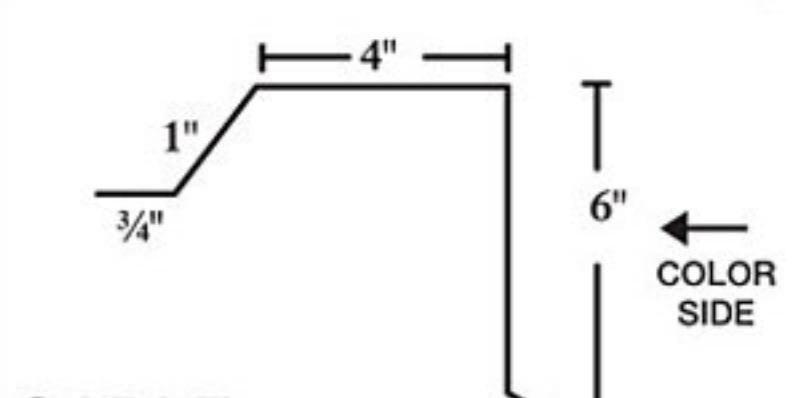

TREASURE
VALLEY
STEEL, INC.

ONTARIO TRIM SELECTIONS

Standard trim length 10' unless otherwise noted. All hems are closed unless otherwise noted. Trim 28ga unless otherwise noted. Specify pitch when ordering. Trim subject to change.

GABLE

www.treasurevalleysteel.com

Toll Free: 1(866)717-8335

6619 S. SUPPLY WAY
BOISE, ID 83716
(208) 336-7505

1460 N. VERDE DR
ONTARIO, OR 97914
(541) 889-4214