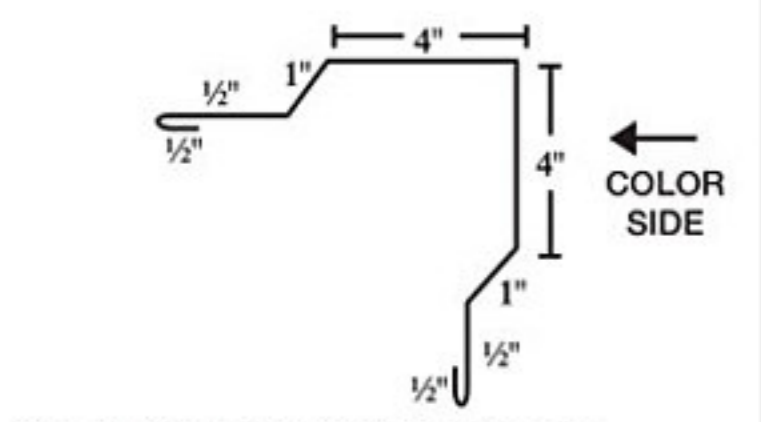

# ONTARIO TRIM SELECTIONS

Standard trim length 10' unless otherwise noted. All hems are closed unless otherwise noted. Trim 28ga unless otherwise noted. Specify pitch when ordering. Trim subject to change.

FLYING GABLE

SS GABLE

MINI GABLE

GABLE

ENDWALL

SS ENDWALL

TRANSITION

W-VALLEY