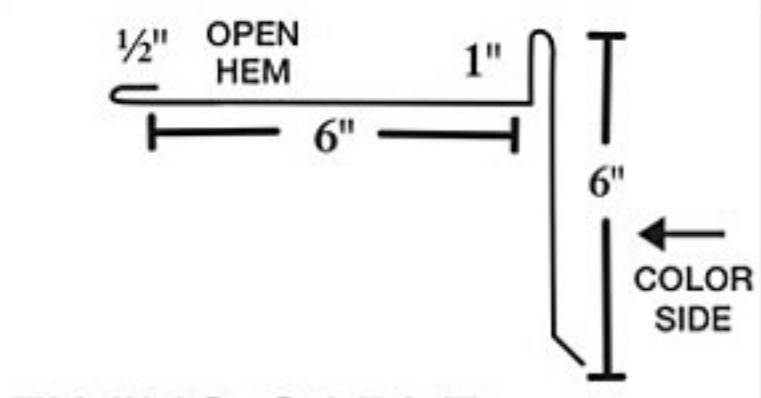

# ONTARIO TRIM SELECTIONS

Standard trim length 10' unless otherwise noted. All hems are closed unless otherwise noted. Trim 28ga unless otherwise noted. Specify pitch when ordering. Trim subject to change.

RIDGE CAP

SS RIDGE CAP

SHED CAP

HIP CAP

SIDEWALL

SS SIDEWALL

EAVE

D-METAL