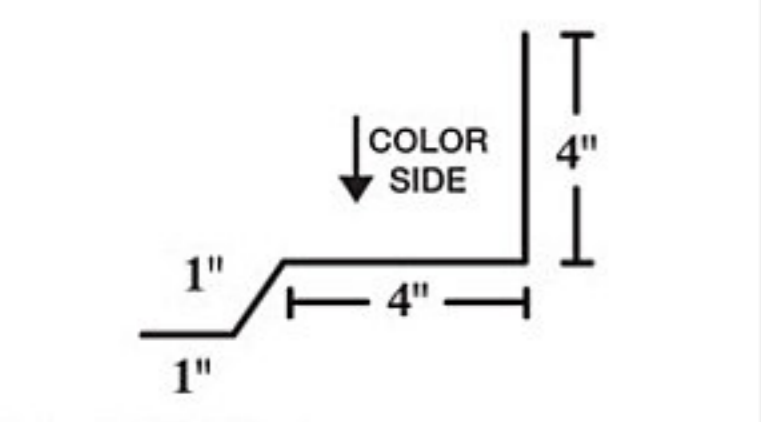

# ONTARIO TRIM SELECTIONS

Standard trim length 10' unless otherwise noted. All hems are closed unless otherwise noted. Trim 28ga unless otherwise noted. Specify pitch when ordering. Trim subject to change.

RIDGE CAP

SS RIDGE CAP

SHED CAP

HIP CAP

SIDEWALL

SS SIDEWALL

EAVE

D-METAL