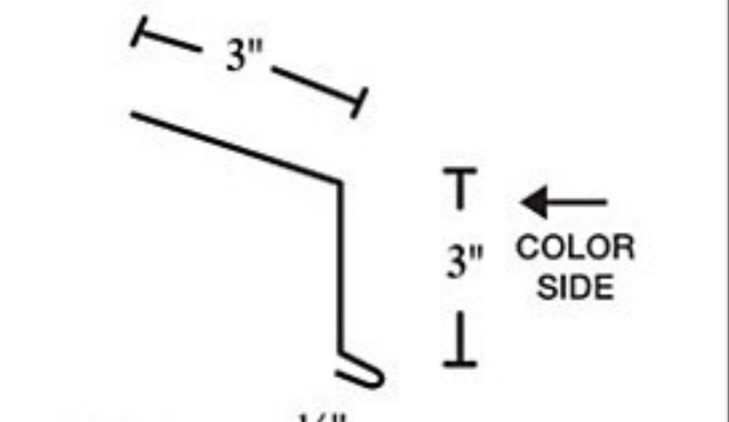

# ONTARIO TRIM SELECTIONS

Standard trim length 10' unless otherwise noted. All hems are closed unless otherwise noted. Trim 28ga unless otherwise noted. Specify pitch when ordering. Trim subject to change.

RIDGE CAP

SS RIDGE CAP

SHED CAP

HIP CAP

SIDEWALL

SS SIDEWALL

EAVE

D-METAL