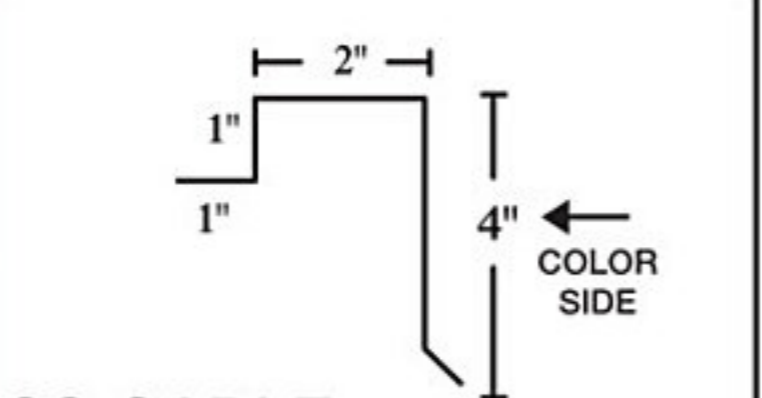

TREASURE
VALLEY
STEEL, INC.

ONTARIO TRIM SELECTIONS

Standard trim length 10' unless otherwise noted. All hems are closed unless otherwise noted. Trim 28ga unless otherwise noted. Specify pitch when ordering. Trim subject to change.

SS GABLE

www.treasurevalleysteel.com

Toll Free: 1(866)717-8335

6619 S. SUPPLY WAY
BOISE, ID 83716
(208) 336-7505

1460 N. VERDE DR
ONTARIO, OR 97914
(541) 889-4214