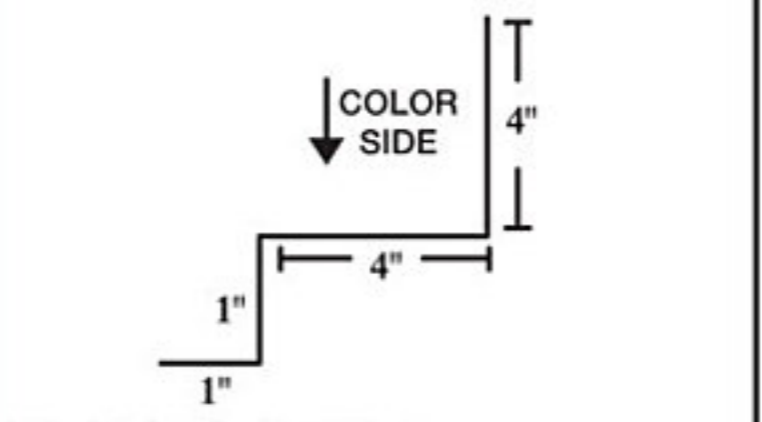

# ONTARIO TRIM SELECTIONS

Standard trim length 10' unless otherwise noted. All hems are closed unless otherwise noted. Trim 28ga unless otherwise noted. Specify pitch when ordering. Trim subject to change.

RIDGE CAP

SS RIDGE CAP

SHED CAP

HIP CAP

SIDEWALL

SS SIDEWALL

EAVE

D-METAL