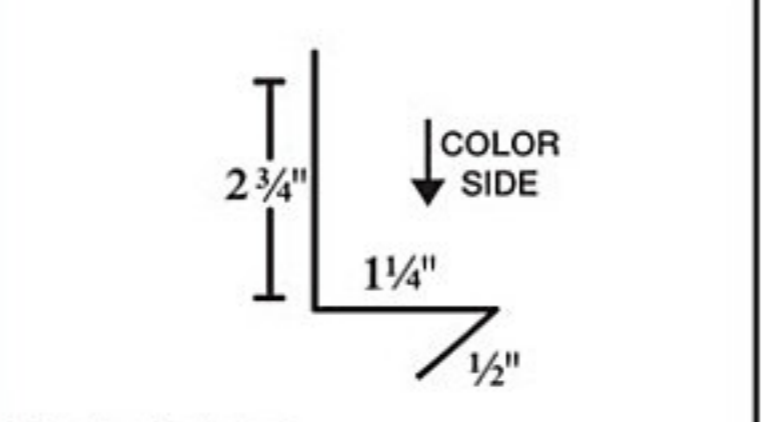

TREASURE
VALLEY
STEEL, INC.

ONTARIO TRIM SELECTIONS

Standard trim length 10' unless otherwise noted. All hems are closed unless otherwise noted. Trim 28ga unless otherwise noted. Specify pitch when ordering. Trim subject to change.

STARTER

www.treasurevalleysteel.com

Toll Free: 1(866)717-8335

6619 S. SUPPLY WAY
BOISE, ID 83716
(208) 336-7505

1460 N. VERDE DR
ONTARIO, OR 97914
(541) 889-4214